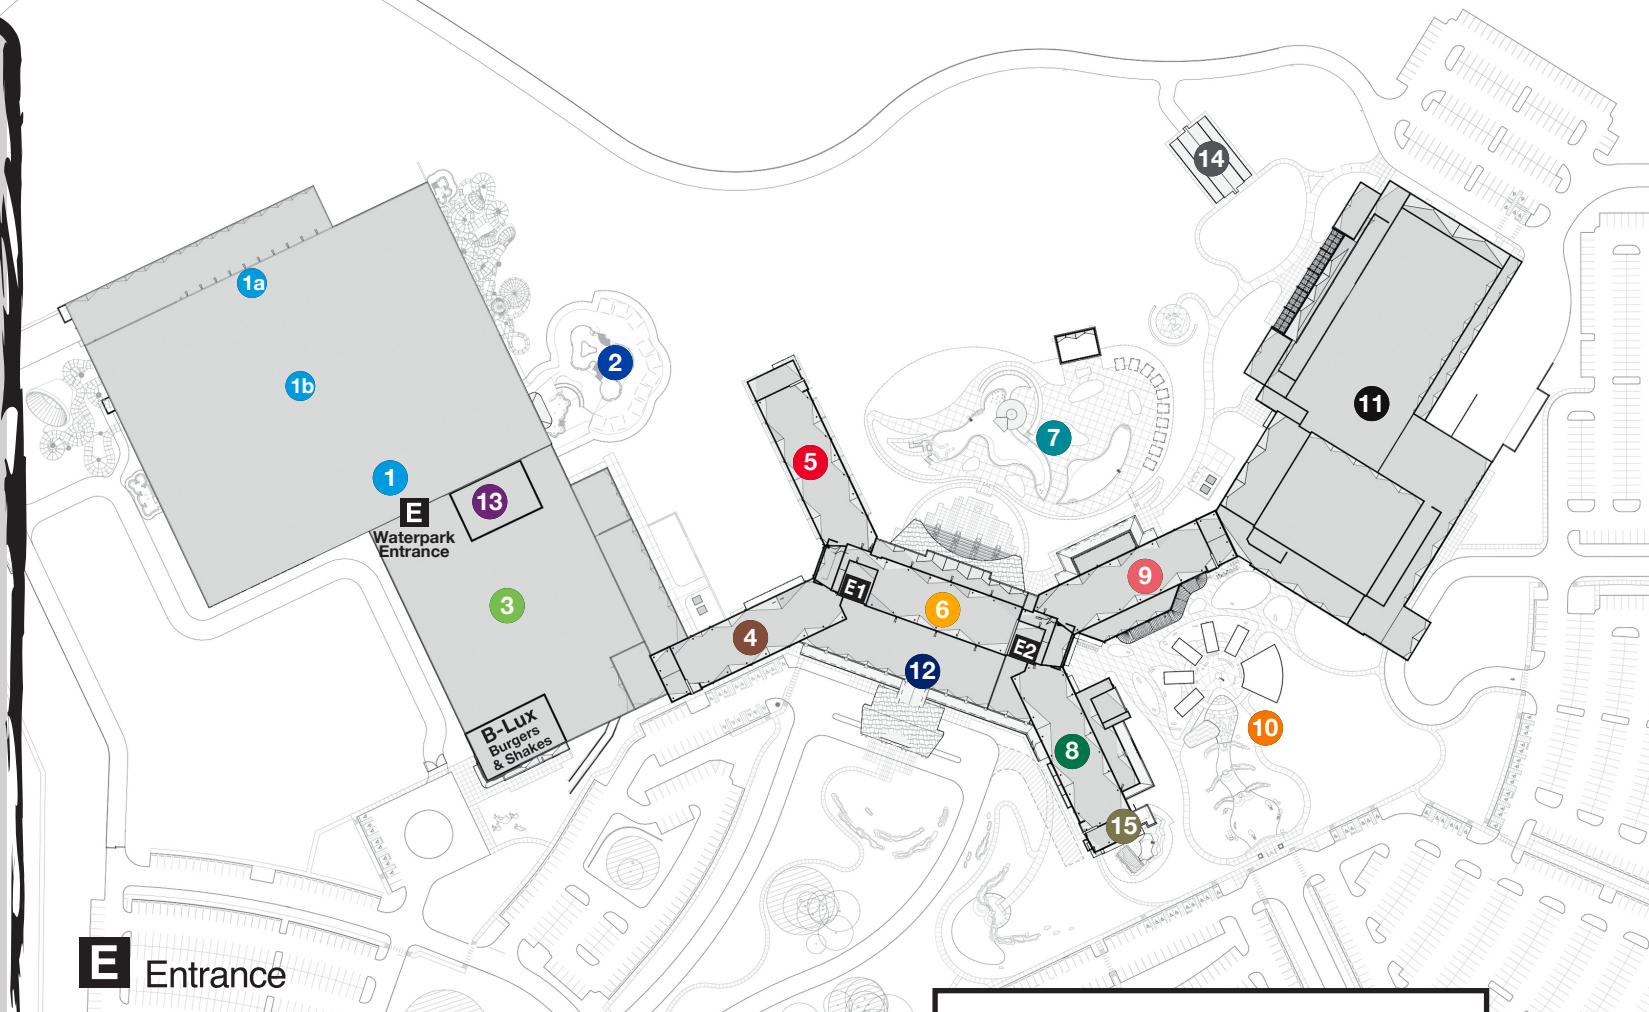

- 1 Indoor Waterpark & Cabana Rental**
1a: First Aid
1b: Waterpark Dining
- 2 Outdoor**
Hot Tub, Grotto Swim up Bar & Pool and Grotto Bungalows (21+)
- 3 Tom Foolerys Adventure Park**
Level 1: B-LUX Grill & Bar with Bowling and Calming Room by Dell Children's
Level 2: Hallway to Tom Foolerys and Resort Lobby
- 4 400 Wing**
Level 2: Marrakesh Market Eatery
Level 2: The Last Bite Candy Shop
Level 2: Zakanaka Children's Store
Level 2: Adventures Club
Level 2: MACS Macaroni & Cheese Shop
Level 2: Build-A-Bear Workshop
Level 4-9: 4400-9400
- 5 500 Wing**
Level 1: Kalahari Fitness by Ascension Health
Level 2: 2500 Rooms
Level 3-9: 3500-9500
- 6 300 Wing**
Level 1: Baobab Social Bar
Level 1: Great Karoo Marketplace
Level 1: Cinco Niños
Rooms 4300-11300
- 7 Outdoor Pools & Bungalow Rentals**
- 8 200 Wing**
Level 1: Spa Kalahari & Salon
Level 2: Double Cut Steak House
Level 2: Redd's Piano Bar & Lounge
Rooms 4200-9200
- 9 100 Wing**
Level 2: Sortino's Italian Kitchen
Level 2: Pizzeria Sortino's
Level 2: Vinoteca Wine Lounge
Level 2: Hallway to Convention Center
- 10 Amatuli Entertainment Village**
Shop, dine, music & art
- 11 Convention Center**
- 12 Lobby, Front Desk, Concierge and Enhance the Fun**
Level 2: Java Manjaro
Proudly Serving Starbucks Coffee
- 13 Indigo Swimwear**
- 14 Event Barn**
- 15 Spa Kalahari & Salon**
(access from second floor)

E Entrance

E1 Access to 300, 400 & 500 wing rooms

E2 Access to 100, 200 & 300 wing rooms

SPECIAL REQUESTS | QUESTIONS | ACTIVITIES | MAINTENANCE | HOUSEKEEPING

**TEXT US 24/7
FOR ANYTHING**

512.582.4800

Kalahari is proud to partner with **dell children's**
Ascension

You must obey all warnings and directions regarding rides and behave in a manner that will not cause or contribute to injury to yourself or others. Failure to do so could result in criminal prosecution. Guests should observe each attraction, read the rules, and decide if it is appropriate prior to participation.