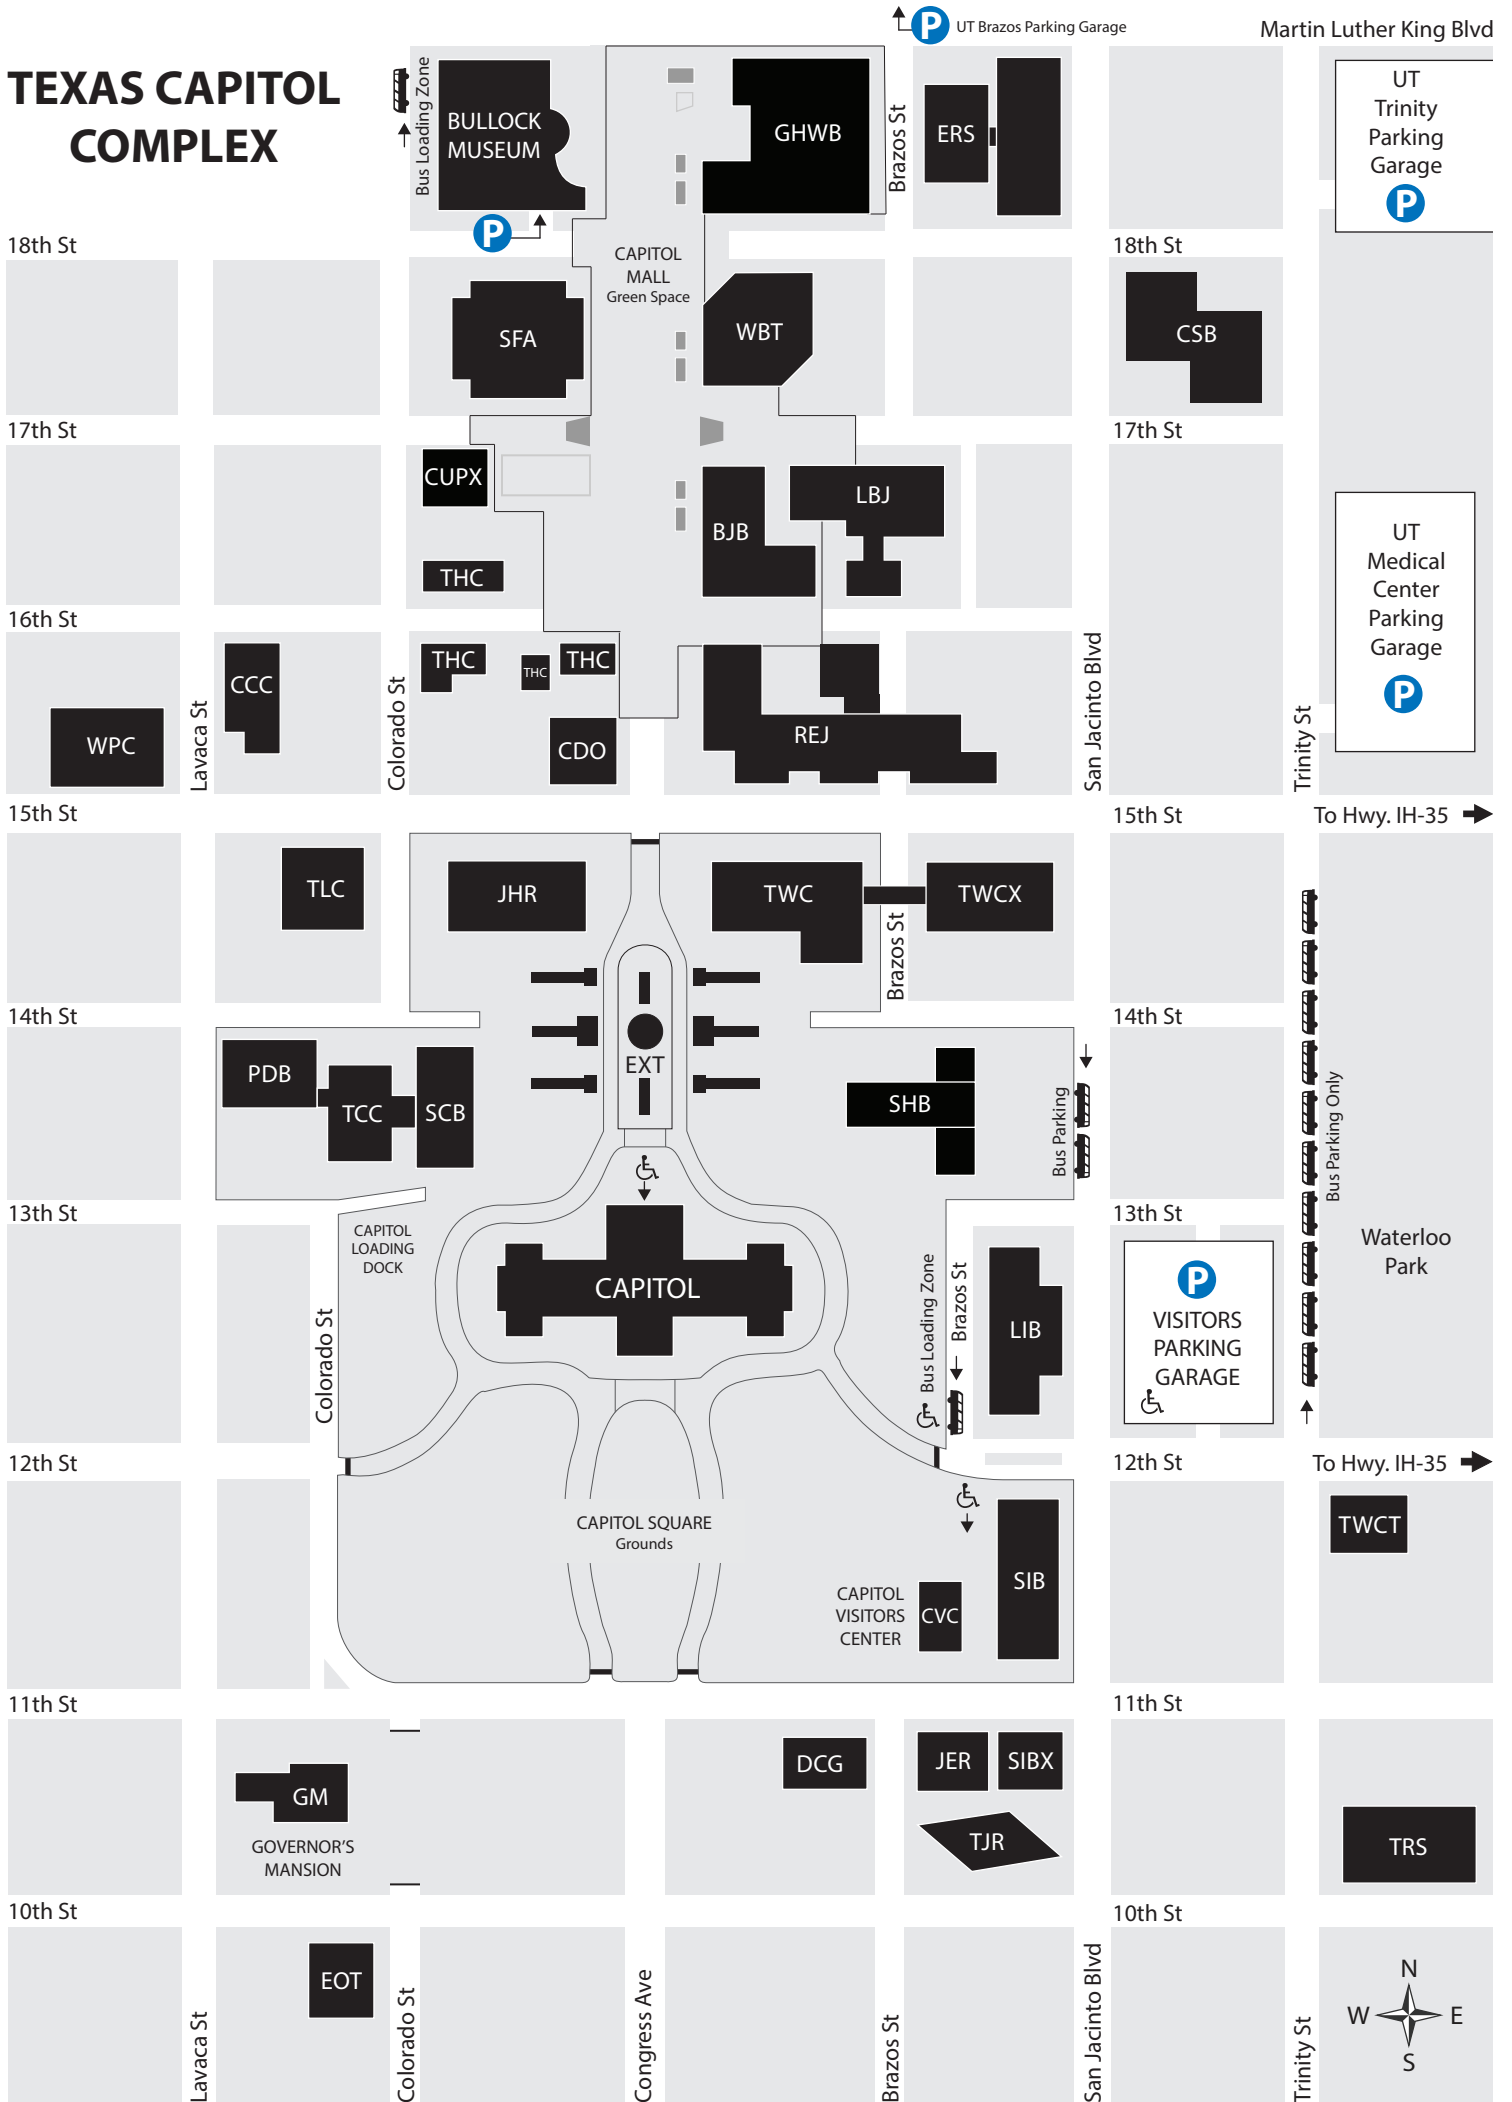

TEXAS CAPITOL COMPLEX

KEY TO OFFICE BUILDINGS

BJB	Barbara Jordan Building	EOT	Ernest O. Thompson Building	SFA	Stephen F. Austin Building
TSHM	Bob Bullock Texas State History Museum	GHWB	George H.W. Bush Building	TSC	Supreme Court Building
CAPITOL	Texas Capitol	GM	Governor's Mansion	TRS	Teacher Retirement System Building
CCC	Capitol Complex Child Care Center	JER	James Earl Rudder Building	THC	Texas Historical Commission
CDO	Capitol District Office (DPS)	JHR	John H. Reagan Building	TLC	Texas Law Center
EXT	Capitol Extension Building (Underground)	LIB	Lorenzo de Zavala State Archives and Library	TWC	Texas Workforce Commission Building
MALL	Capitol Mall (Green Space)	LBJ	Lyndon B. Johnson Building	TWCX	Texas Workforce Commission Annex
CVC	Capitol Visitors Center	PDB	Price Daniel, Sr. Building	TJR	Thomas Jefferson Rusk Building
CSB	Central Services Building	REJ	Robert E. Johnson Building	TCC	Tom C. Clark Building
CUPX	Central Utility Plant	SHB	Sam Houston Building	WBT	William B. Travis Building
DCG	Dewitt C. Greer Building	SIB	State Insurance Building	WPC	William P. Clements, Jr. Building
ERS	Employee Retirement System Building	SIBX	State Insurance Building Annex		

Public Parking (Rates Vary by Location)